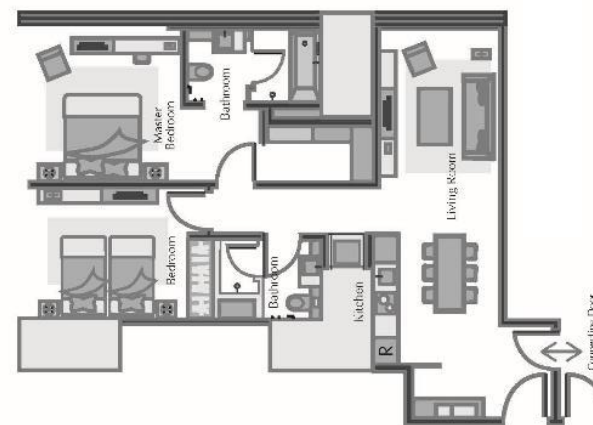

One-Bedroom Executive (53 sqm)

OUR STUDIOS AND SUITES

TWO-BEDROOM (DELUXE/EXECUTIVE/PREMIER) SUITES 70-98 square metres

Generously sized and exquisitely furnished, our two-bedroom Suites set the stage for contemporary luxury living – perfect for discerning business or leisure travelers and families seeking a respite from the hustle and bustle of the city.

Each Suite is dressed in luxe interiors and stylishly modern furnishings and features a spacious living and separate dining area, a master bedroom with a walk-in wardrobe, plush king-sized bed and ensuite bathroom, along with a second bedroom fitted with a twin bed and an additional bathroom.