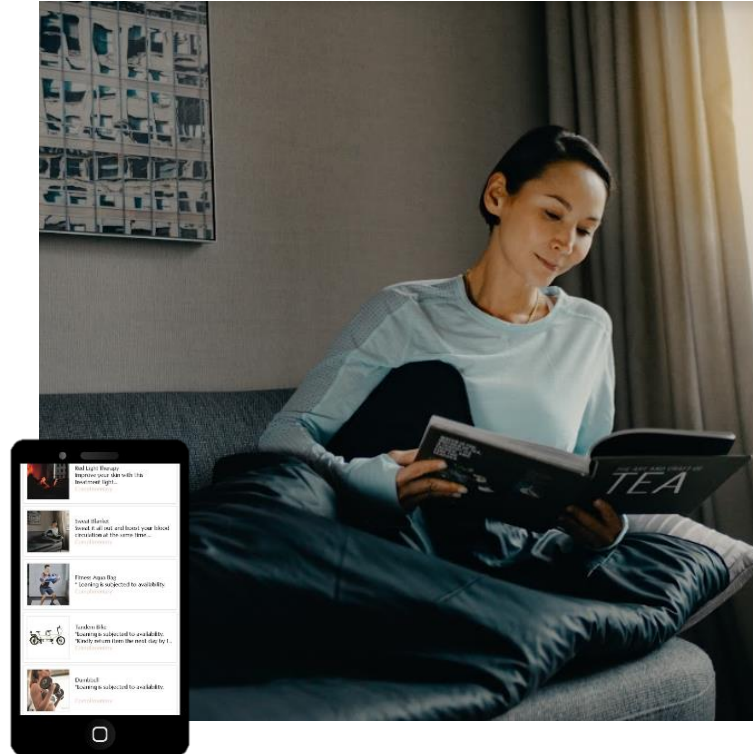

Wellness Sanctuary where in house guests can select a wide range of in-room wellness amenities and equipment. Speak with our Guest Services team to view the selections in our Dao App available during your stay!