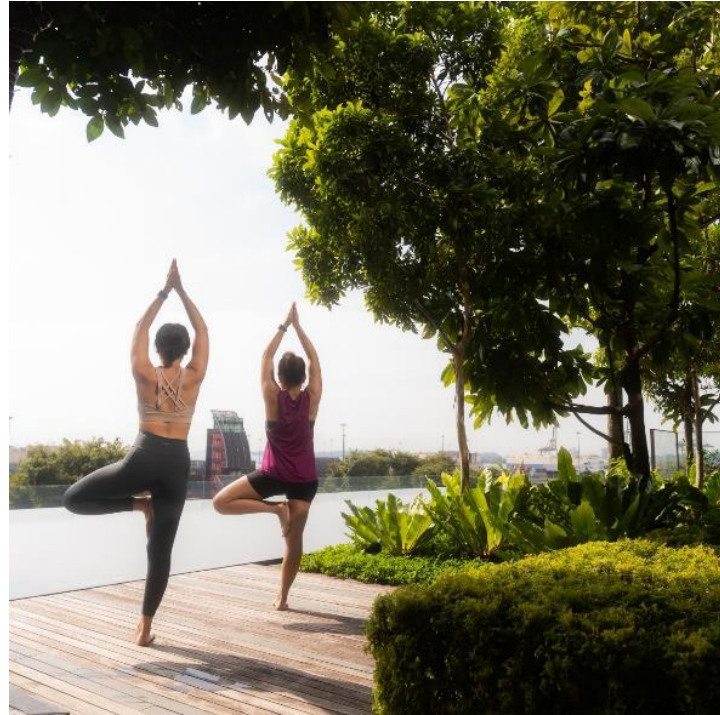

Introduction to
Dao by Dorsett AMTD Singapore

d a O

BY DORSETT
AMTD SINGAPORE

Dao is Social

Bringing in likeminded, brands and partners to bring the community into our aparthotel experience.

Guests are now looking for **sustainability** and **flexibility** when making their travel decisions ; **local experiences** and to support local businesses when they travel. Look forward to **community experiences**: partnerships with local art brands to pop-up in the property's co-living spaces, Insider access to fitness studios, gyms, cafes and art galleries in the area.