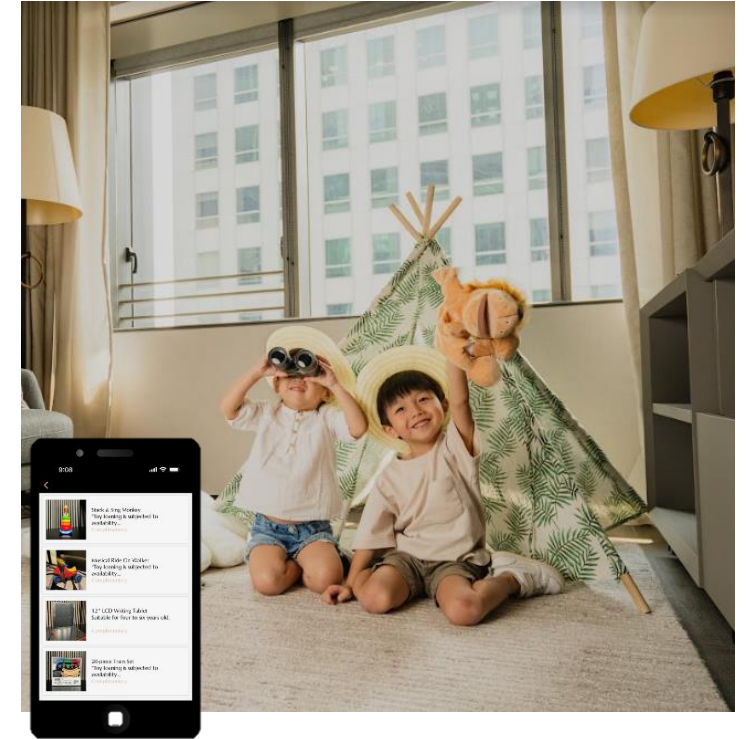

For your little ones, keep them occupied with our **Toy Collection** – A kids playing rental programme at Dao. Speak with our Guest Services team to view the selections available during your stay!