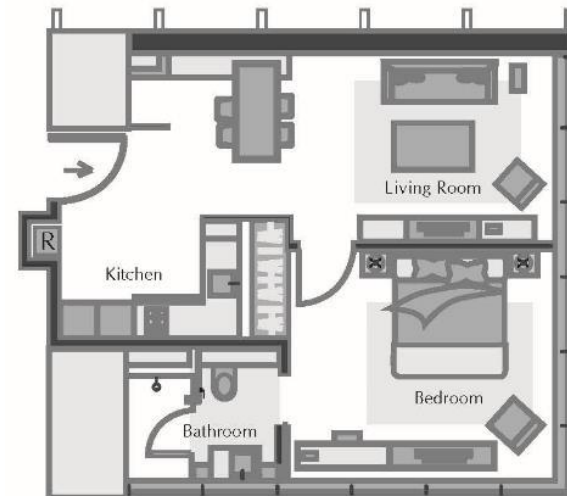

Studio King (32sqm)

OUR STUDIOS AND SUITES

ONE-BEDROOM (DELUXE/EXECUTIVE/PREMIER)
30-58 square metres

Our one-bedroom suites are designed for business executives and couples who place a premium on space, comfort and style. Wake up from the plush comforts of the king-size bed, rejuvenate with a refreshing shower in the fully-fitted luxe bathroom and catch up on the latest business and entertainment news with the 49-inch Smart TV with international cable and local channels.

Each Suite is dressed in luxe interiors and stylishly modern furnishings and features a spacious living and separate dining area, a master bedroom with a walk-in wardrobe, plush king-sized bed and ensuite bathroom, along with a second bedroom fitted with a twin bed and an additional bathroom.