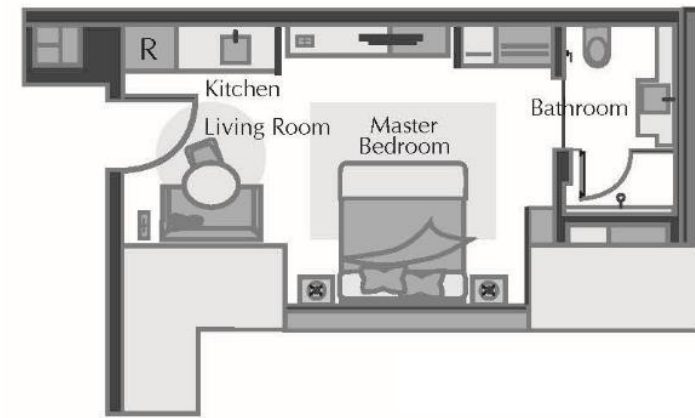

OUR STUDIOS AND SUITES

STUDIO DELUXE

28 – 32 square metres

A perfect oasis for business executives and leisure travelers seeking both short- and long-term accommodation, our studio apartment is tastefully furnished and appointed to ensure ultimate comfort. Rejuvenate your senses with a refreshing rain shower and retire for the night in the plush king bedding for a deep, restful slumber. Twin-bedded rooms are available too.

Studio King (32sqm)