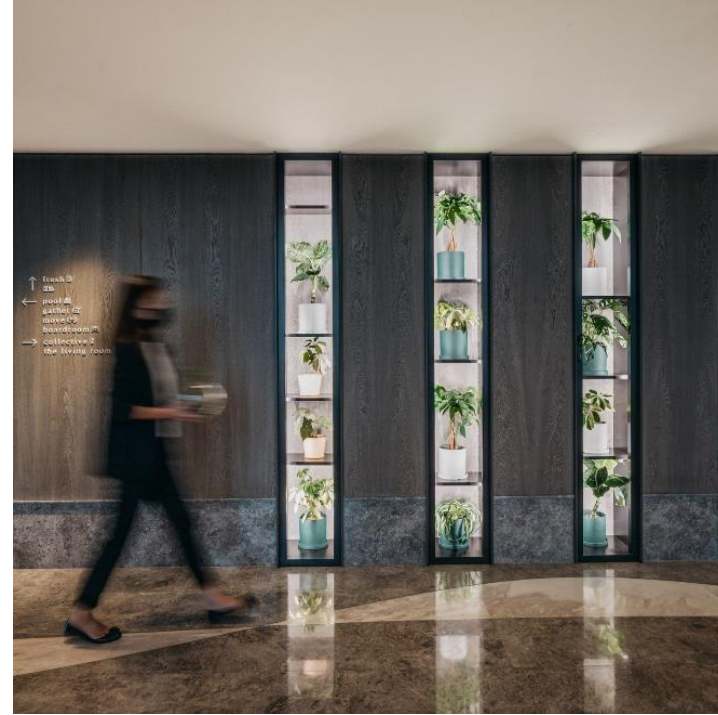

Wellness Sanctuary where in house guests can select a wide range of in-room wellness amenities and equipment. Speak with our Guest Services team to view the selections in our Dao App available during your stay!

Relaxation begins when you first step into **Dao**, with a welcome cup of **tea** as part of Dao's signature experience. Simply take your pick from our selection of premium teas in our lobby and take the time to sip, slow down, and relax.