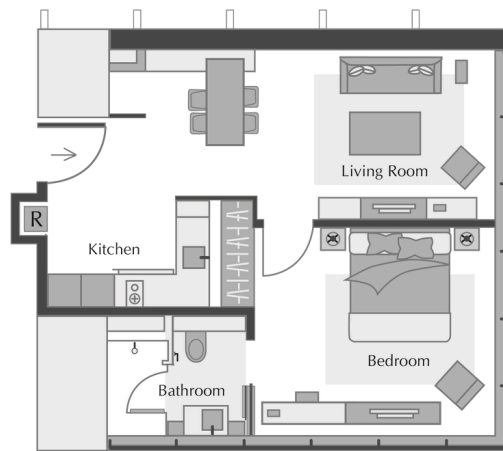

Studio Deluxe King

One-Bedroom Executive

Two-Bedroom Premier

UNIT TYPE AND SPECIFICATIONS

Studio Deluxe King (30sqm)

One-Bedroom (53sqm)

Two-Bedroom Suite (82sqm)

Size (sqm)

Studio Deluxe	-----	28 to 32
One-Bedroom Deluxe	-----	31 to 43
One-Bedroom Executive	-----	46 to 54
One-Bedroom Premier	-----	53 to 58
Two-Bedroom Deluxe Suite	-----	70
Two-Bedroom Executive Suite	-----	82 to 84
Two-Bedroom Premier Suite	-----	98