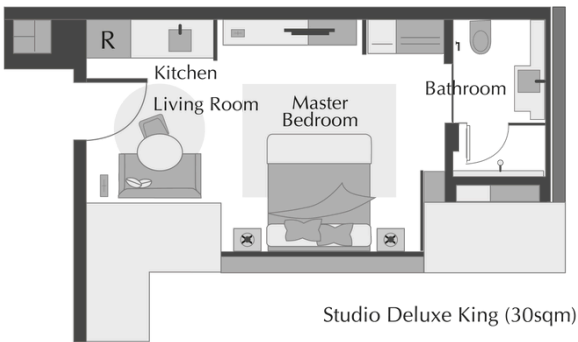

Studio Deluxe King

One-Bedroom Executive

Two-Bedroom Premier

UNIT TYPE AND SPECIFICATIONS

Studio Deluxe King (30sqm)

One-Bedroom (53sqm)

Two-Bedroom Suite (82sqm)

Size (sqm)

Studio Deluxe	-----	28 to 32
One-Bedroom Deluxe	-----	31 to 43
One-Bedroom Executive	-----	46 to 54
One-Bedroom Premier	-----	53 to 58
Two-Bedroom Deluxe Suite	-----	70
Two-Bedroom Executive Suite	-----	82 to 84
Two-Bedroom Premier Suite	-----	98