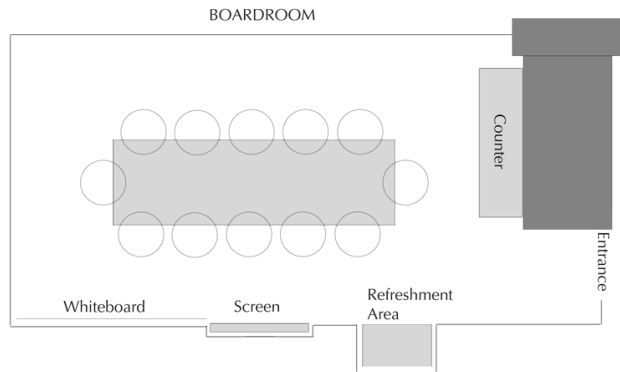

BOARDROOM

With Shenton Way, Raffles Place, and Marina Bay within reach, the property's strategic location at Downtown makes the Boardroom a convenient venue for business meetings.

Floor-to-ceiling windows overlook the city's iconic skyline and provide ample natural lighting for productive and engaging work sessions. Sitting up to 12 persons comfortably, Boardroom provides modern amenities, high-speed wireless internet, audio-visual equipment and a glass whiteboard.

Watch Space

Boardroom

GATHER

Located on the expansive outdoor deck with views overlooking the infinity pool and city skyline, Gather hosts both corporate and social events comfortably for up to 70 persons.

Venue	Dimensions (M x M)	Area (Sqm)	Ceiling (M)	Theater	Classroom	Cocktail (Indoor)	Cluster Round	U-Shape (Guests)	Boardroom (Guests)
GATHER	9.9 x 7.8	65	3	36	18	70	-	20	18
COLLECTIVE	13 x 9.5	145	2.8	96	30	100	-	30	26
BOARDROOM	7.3 x 4	31	2.4	-	-	-	-	-	12
BAR	7.7 x 3.7	36	2.4	-	-	15	-	-	-