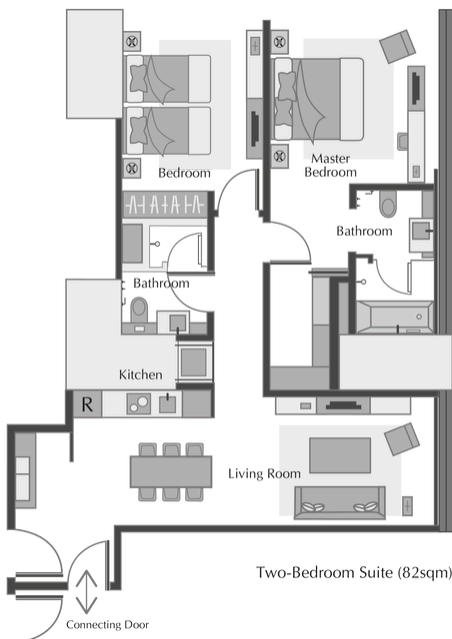

Studio Deluxe King

One-Bedroom Executive

Two-Bedroom Premier

UNIT TYPE AND SPECIFICATIONS

Studio Deluxe King (30sqm)

One-Bedroom (53sqm)

Two-Bedroom Suite (82sqm)

Size (sqm)

Studio Deluxe	-----	28 to 32
One-Bedroom Deluxe	-----	31 to 43
One-Bedroom Executive	-----	46 to 54
One-Bedroom Premier	-----	53 to 58
Two-Bedroom Deluxe Suite	-----	70
Two-Bedroom Executive Suite	-----	82 to 84
Two-Bedroom Premier Suite	-----	98