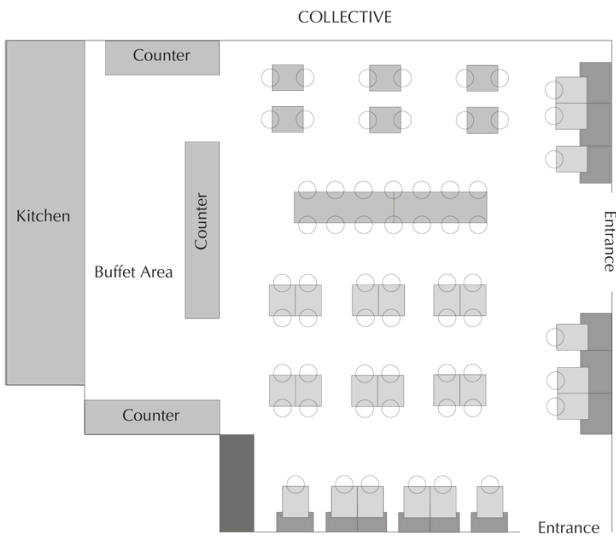

BOARDROOM

With Shenton Way, Raffles Place, and Marina Bay within reach, the property's strategic location at Downtown makes the Boardroom a convenient venue for business meetings.

Floor-to-ceiling windows overlook the city's iconic skyline and provide ample natural lighting for productive and engaging work sessions. Sitting up to 12 persons comfortably, Boardroom provides modern amenities, high-speed wireless internet, audio-visual equipment and a glass whiteboard.

Watch Space

Boardroom

GATHER

Located on the expansive outdoor deck with views overlooking the infinity pool and city skyline, Gather hosts both corporate and social events comfortably for up to 70 persons.

Gather

MEETINGS & EVENTS

COLLECTIVE

Our dining destination offers a diverse selection of international and local cuisine, complemented by healthy and planet-friendly options from our OMNI Menu.

Sumptuous breakfast buffet is available daily, while modern international cuisine is served for lunch and dinner. With a seating capacity of up to 90 persons, the space is also ideal to host large groups for social or business gatherings.

Venue	Dimensions (M x M)	Area (Sqm)	Ceiling (M)	Theater	Classroom	Cocktail (Indoor)	Cluster Round	U-Shape (Guests)	Boardroom (Guests)
GATHER	9.9 x 7.8	65	3	36	18	70	-	20	18
COLLECTIVE	13 x 9.5	145	2.8	96	30	100	-	30	26
BOARDROOM	7.3 x 4	31	2.4	-	-	-	-	-	12
BAR	7.7 x 3.7	36	2.4	-	-	15	-	-	-