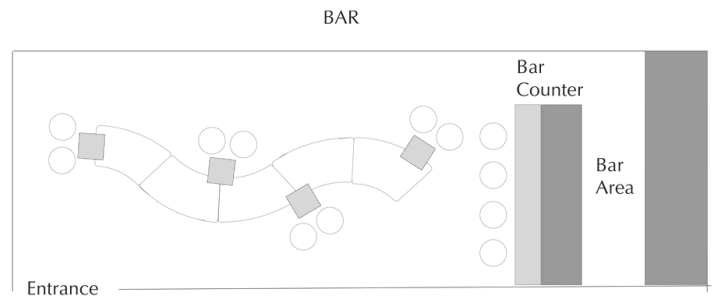

BOARDROOM

With Shenton Way, Raffles Place, and Marina Bay within reach, the property's strategic location at Downtown makes the Boardroom a convenient venue for business meetings.

Floor-to-ceiling windows overlook the city's iconic skyline and provide ample natural lighting for productive and engaging work sessions. Sitting up to 12 persons comfortably, Boardroom provides modern amenities, high-speed wireless internet, audio-visual equipment and a glass whiteboard.

Gather

MEETINGS & EVENTS

COLLECTIVE

Our dining destination offers a diverse selection of international and local cuisine, complemented by healthy and planet-friendly options from our OMNI Menu.

Sumptuous breakfast buffet is available daily, while modern international cuisine is served for lunch and dinner. With a seating capacity of up to 90 persons, the space is also ideal to host large groups for social or business gatherings.

BAR

Conveniently located in an enclave off the main lobby, our Bar offers a smart-casual setting that works as an informal meeting point, aperitif spot or post-dinner night cap venue.

The intimate lobby bar serves a curated selection of cocktails, including the signature Singapore Sling, Pink Qi Pao, as well as premium wines and delectable bar bites.