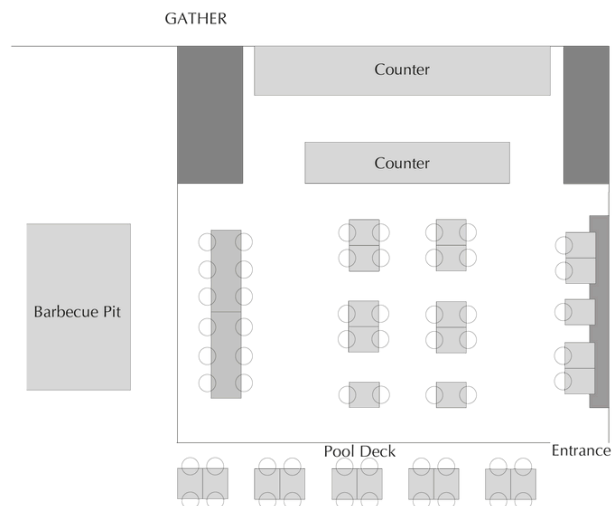

BOARDROOM

With Shenton Way, Raffles Place, and Marina Bay within reach, the property's strategic location at Downtown makes the Boardroom a convenient venue for business meetings.

Floor-to-ceiling windows overlook the city's iconic skyline and provide ample natural lighting for productive and engaging work sessions. Sitting up to 12 persons comfortably, Boardroom provides modern amenities, high-speed wireless internet, audio-visual equipment and a glass whiteboard.

Watch Space

Boardroom

GATHER

Located on the expansive outdoor deck with views overlooking the infinity pool and city skyline, Gather hosts both corporate and social events comfortably for up to 70 persons.

Gather

MEETINGS & EVENTS

COLLECTIVE

Our dining destination offers a diverse selection of international and local cuisine, complemented by healthy and planet-friendly options from our OMNI Menu.

Sumptuous breakfast buffet is available daily, while modern international cuisine is served for lunch and dinner. With a seating capacity of up to 90 persons, the space is also ideal to host large groups for social or business gatherings.

Venue	Dimensions (M x M)	Area (Sqm)	Ceiling (M)	Theater	Classroom	Cocktail (Indoor)	Cluster Round	U-Shape (Guests)	Boardroom (Guests)
GATHER	9.9 x 7.8	65	3	36	18	70	-	20	18
COLLECTIVE	13 x 9.5	145	2.8	96	30	100	-	30	26
BOARDROOM	7.3 x 4	31	2.4	-	-	-	-	-	12
BAR	7.7 x 3.7	36	2.4	-	-	15	-	-	-