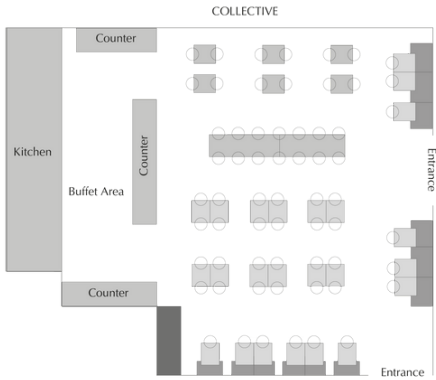

BOARDROOM

With Shenton Way, Raffles Place, and Marina Bay within reach, the property's strategic location at Downtown makes the Boardroom a convenient venue for business meetings.

Floor-to-ceiling windows overlook the city's iconic skyline and provide ample natural lighting for productive and engaging work sessions. Sitting up to 12 persons comfortably, Boardroom provides modern amenities, high-speed wireless internet, audio-visual equipment and a glass whiteboard.

Watch Space

GATHER

Located on the expansive outdoor deck with views overlooking the infinity pool and city skyline, Gather hosts both corporate and social events comfortably for up to 70 persons.

Equipped with an outdoor culinary-grade barbecue pit, guests can host social functions along the alfresco space at the pool deck and/or within the indoor comforts of the space. On-site chef services and canapés prepared by Collective are also available to enhance event experiences.

MEETINGS & EVENTS

COLLECTIVE

BAR

Our dining destination offers a diverse selection of international and local cuisine, complemented by healthy and planet-friendly options from our OMNI menu.

Sumptuous breakfast buffet is available daily, while modern international cuisine is served for lunch and dinner. With a seating capacity of up to 74 persons, the space is also ideal to host large groups for social or business gatherings.

Venue	Dimensions (M x M)	Area (Sqm)	Ceiling (M)	Theater (Guests)	Classroom (Guests)	Cocktail (Guests)	U-Shape (Guests)	Cluster (Guests)	Boardroom (Guests)
COLLECTIVE	13 x 9.5	145	2.8	70	40	100	24	50	20
BAR	7.7 x 3.7	36	2.4	-	-	17	-	-	-
BOARDROOM	7.3 x 4	31	2.4	-	-	-	-	-	12
GATHER	9.9 x 7.8	65	3	36	20	60	20	40	14