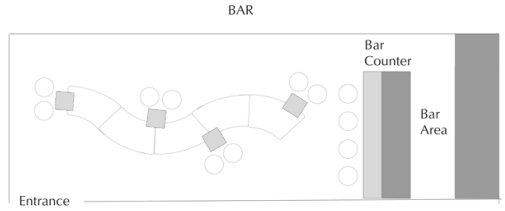

BOARDROOM

With Shenton Way, Raffles Place, and Marina Bay within reach, the property's strategic location at Downtown makes the Boardroom a convenient venue for business meetings.

Floor-to-ceiling windows overlook the city's iconic skyline and provide ample natural lighting for productive and engaging work sessions. Sitting up to 12 persons comfortably, Boardroom provides modern amenities, high-speed wireless internet, audio-visual equipment and a glass whiteboard.

Watch Space

GATHER

Located on the expansive outdoor deck with views overlooking the infinity pool and city skyline, Gather hosts both corporate and social events comfortably for up to 70 persons.

Equipped with an outdoor culinary-grade barbecue pit, guests can host social functions along the alfresco space at the pool deck and/or within the indoor comforts of the space. On-site chef services and canapés prepared by Collective are also available to enhance event experiences.

MEETINGS & EVENTS

COLLECTIVE

BAR

Our dining destination offers a diverse selection of international and local cuisine, complemented by healthy and planet-friendly options from our OMNI menu.

Sumptuous breakfast buffet is available daily, while modern international cuisine is served for lunch and dinner. With a seating capacity of up to 74 persons, the space is also ideal to host large groups for social or business gatherings.

Venue	Dimensions (M x M)	Area (Sqm)	Ceiling (M)	Theater (Guests)	Classroom (Guests)	Cocktail (Guests)	U-Shape (Guests)	Cluster (Guests)	Boardroom (Guests)
COLLECTIVE	13 x 9.5	145	2.8	70	40	100	24	50	20
BAR	7.7 x 3.7	36	2.4	-	-	17	-	-	-
BOARDROOM	7.3 x 4	31	2.4	-	-	-	-	-	12
GATHER	9.9 x 7.8	65	3	36	20	60	20	40	14