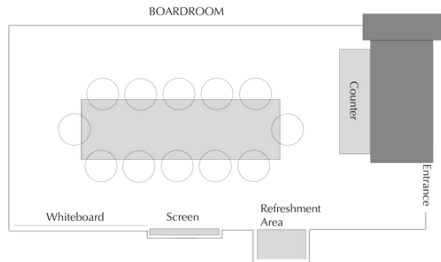

BOARDROOM

With Shenton Way, Raffles Place, and Marina Bay within reach, the property's strategic location at Downtown makes the Boardroom a convenient venue for business meetings.

Floor-to-ceiling windows overlook the city's iconic skyline and provide ample natural lighting for productive and engaging work sessions. Sitting up to 12 persons comfortably, Boardroom provides modern amenities, high-speed wireless internet, audio-visual equipment and a glass whiteboard.

Watch Space

GATHER

Located on the expansive outdoor deck with views overlooking the infinity pool and city skyline, Gather hosts both corporate and social events comfortably for up to 70 persons.

Equipped with an outdoor culinary-grade barbecue pit, guests can host social functions along the alfresco space at the pool deck and/or within the indoor comforts of the space. On-site chef services and canapés prepared by Collective are also available to enhance event experiences.

Venue	Dimensions (M x M)	Area (Sqm)	Ceiling (M)	Theater (Guests)	Classroom (Guests)	Cocktail (Guests)	U-Shape (Guests)	Cluster (Guests)	Boardroom (Guests)
COLLECTIVE	13 x 9.5	145	2.8	70	40	100	24	50	20
BAR	7.7 x 3.7	36	2.4	-	-	17	-	-	-
BOARDROOM	7.3 x 4	31	2.4	-	-	-	-	-	12
GATHER	9.9 x 7.8	65	3	36	20	60	20	40	14