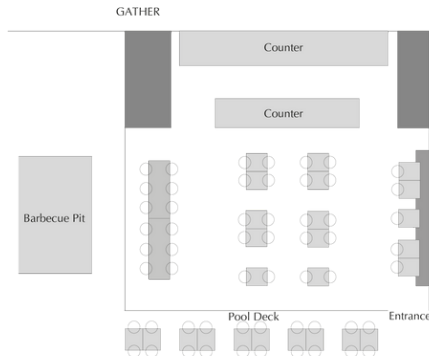

BOARDROOM

With Shenton Way, Raffles Place, and Marina Bay within reach, the property's strategic location at Downtown makes the Boardroom a convenient venue for business meetings.

Floor-to-ceiling windows overlook the city's iconic skyline and provide ample natural lighting for productive and engaging work sessions. Sitting up to 12 persons comfortably, Boardroom provides modern amenities, high-speed wireless internet, audio-visual equipment and a glass whiteboard.

Watch Space

GATHER

Located on the expansive outdoor deck with views overlooking the infinity pool and city skyline, Gather hosts both corporate and social events comfortably for up to 70 persons.

Equipped with an outdoor culinary-grade barbecue pit, guests can host social functions along the alfresco space at the pool deck and/or within the indoor comforts of the space. On-site chef services and canapés prepared by Collective are also available to enhance event experiences.

MEETINGS & EVENTS

COLLECTIVE

BAR

Our dining destination offers a diverse selection of international and local cuisine, complemented by healthy and planet-friendly options from our OMNI menu.

Sumptuous breakfast buffet is available daily, while modern international cuisine is served for lunch and dinner. With a seating capacity of up to 74 persons, the space is also ideal to host large groups for social or business gatherings.

Venue	Dimensions (M x M)	Area (Sqm)	Ceiling (M)	Theater (Guests)	Classroom (Guests)	Cocktail (Guests)	U-Shape (Guests)	Cluster (Guests)	Boardroom (Guests)
COLLECTIVE	13 x 9.5	145	2.8	70	40	100	24	50	20
BAR	7.7 x 3.7	36	2.4	-	-	17	-	-	-
BOARDROOM	7.3 x 4	31	2.4	-	-	-	-	-	12
GATHER	9.9 x 7.8	65	3	36	20	60	20	40	14